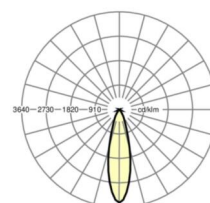

CHARACTERISTICS

Order number	37512086630
EAN number	4020863460786
Commodity code	94051190
Certification mark	IP 20, Protection class I, F, Indoor, CE
Impact resistance (IK rating)	IK02
Ambient temperatur	ta 25°C
Special properties	Ready for IoT
Warranty period	5 years

ELECTRICAL ENGINEERING

Controller	Electronic driver DALI2 (1 pcs.)
System output	35W
Mains voltage	230V/50Hz
Circuit breakers (inrush current)	21 pieces/B10, 34 pieces/B16, 35 pieces/C10, 58 pieces/C16
Energy efficiency class/light source	E

LIGHTING TECHNOLOGY

Placement	LED, Colour rendering/Light colour CRI ≥ 90 / 3000K
Colour tolerance (MacAdam)	3SDCM
Photobiological safety (Luminaire)	RG1
Nominal luminous flux	3675lm
LED service life	50000h L80/B50 (Tq 25°C)
Luminaire luminous efficiency	105lm/W
Flicker free	<4 LF / <10HF
Beam angle	30°
UGR lat./long.	17.5 / 17.5 (30° reflector)

MECHANICS

Housing colour	traffic white RAL 9016
Dimensions (LxWxH/DxH)	110mm x 180mm x 254mm
Weight (net)	1.2kg
Swivel and turn area (x/y/z)	+ 90° / 0° / 350°
Type of installation	Track mounting, Pendant light structure, Ceiling-mounted light structure

Dimensions

L	110 mm	Length
B	180 mm	Width
H	254 mm	Height
KL	133 mm	Length luminaire head or box for ballasts
KB	42 mm	Width luminaire head or box for ballasts
KH	53 mm	Height luminaire head or box for ballasts

DEEP-LINK

<https://www.regiolux.de/en/article/37512086630>

Reference	LED 3700lm 930
ηLB	100 %
Φ ↓/↑	100 % / 0 %
UGR lat./long.	17.5 / 17.5 (30° reflector)